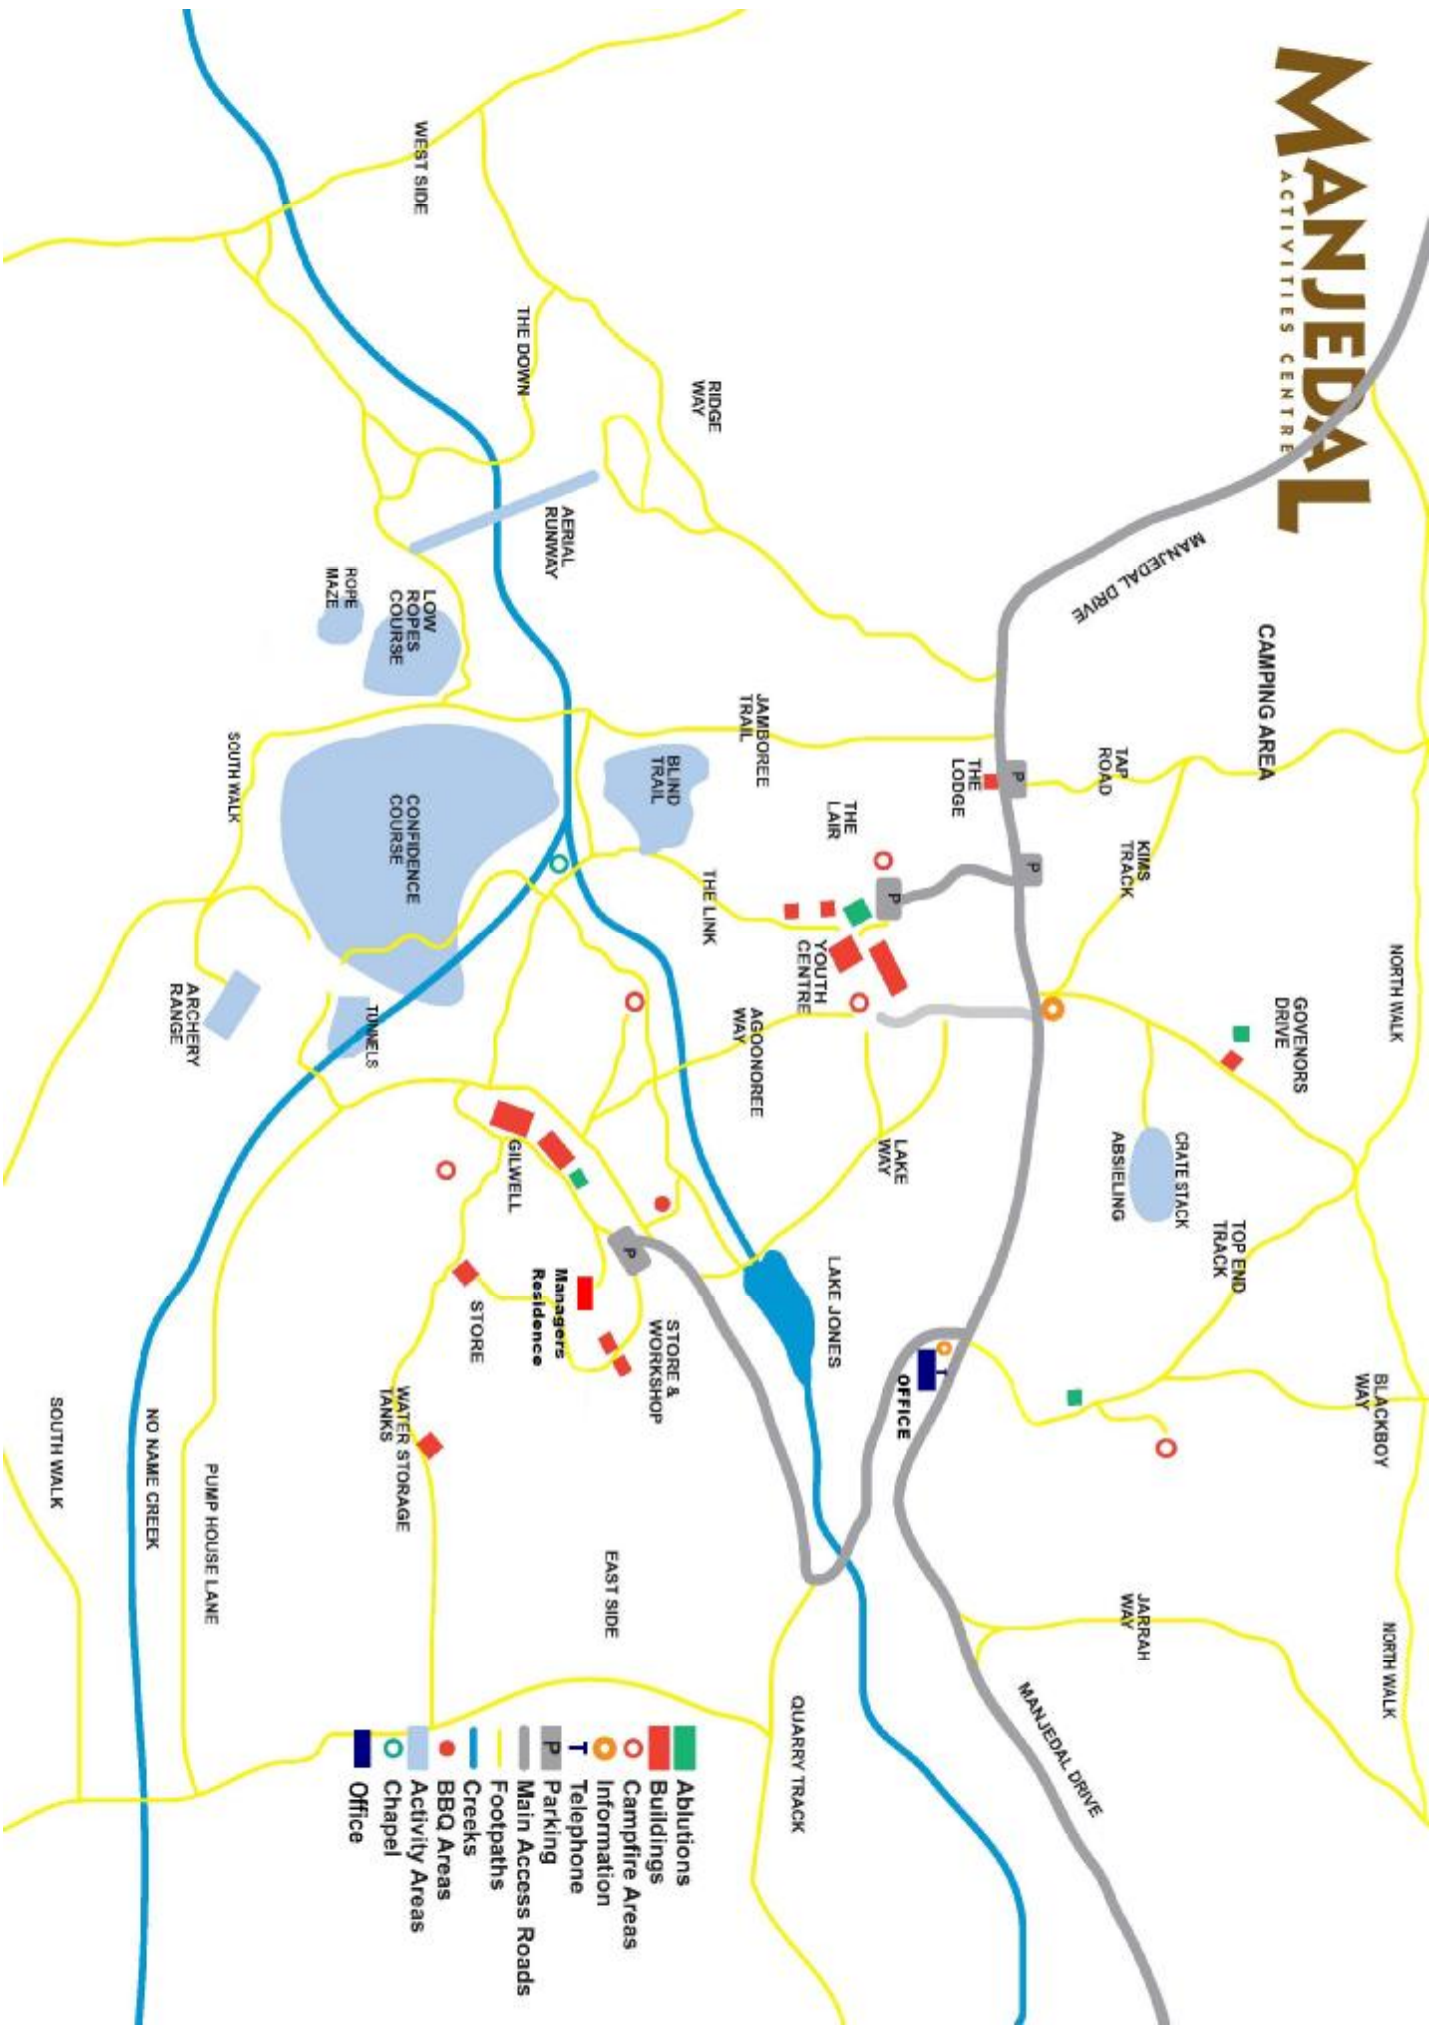

MANJEDAL

ACTIVITIES CENTRE

- Ablutions
- Buildings
- Campfire Areas
- Information
- P Telephone
- P Parking
- Main Access Roads
- Footpaths
- Creeks
- BBQ Areas
- Activity Areas
- Chapel
- Office